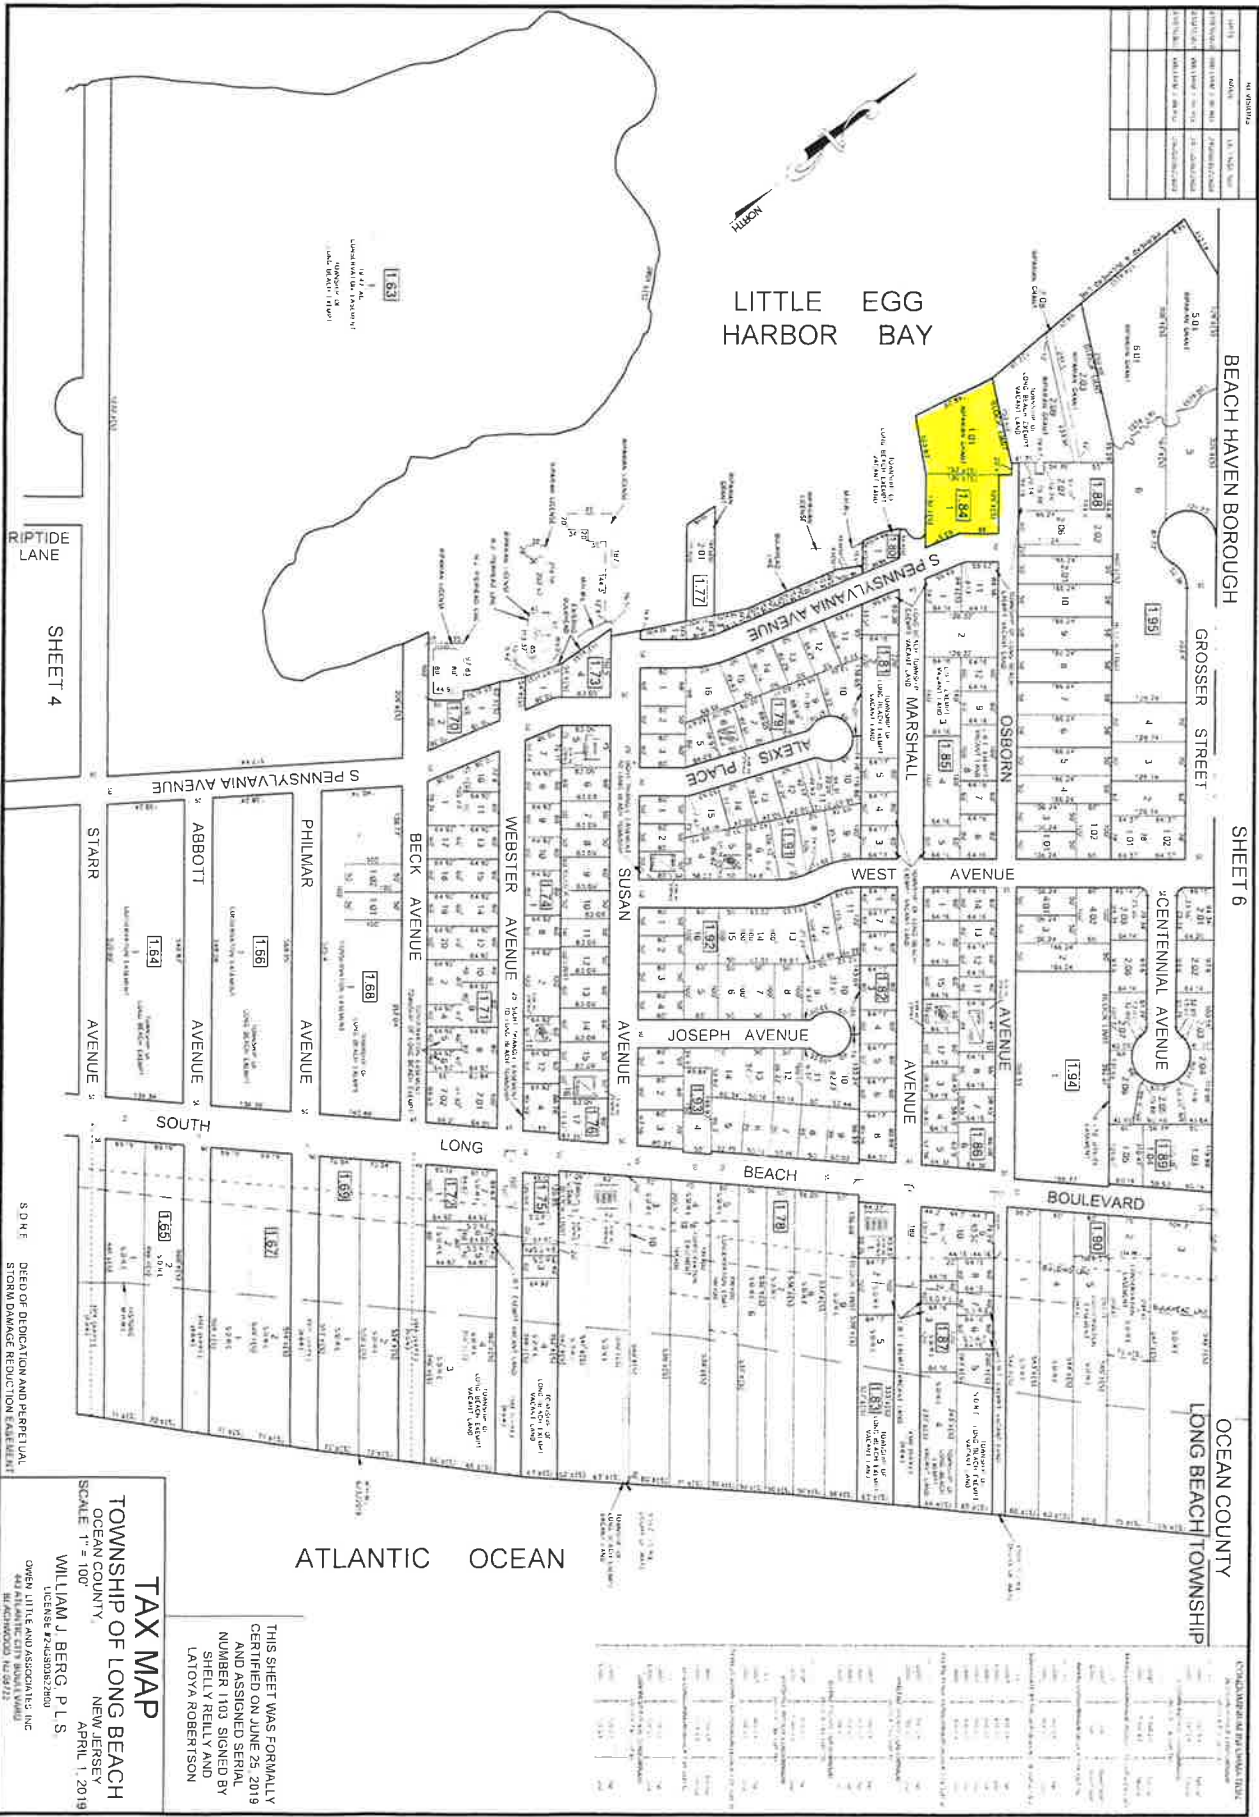

DATE	BY	REVISIONS

RIPTIDE LANE

SHEET 4

SHEET 6

OCEAN COUNTY

LONG BEACH TOWNSHIP

ATLANTIC OCEAN

LITTLE EGG BAY

BEACH HAVEN BOROUGH

GROSSER STREET

OSBORNS

WEST AVENUE

ALEXIS PLACE

1.53

1.53

1.53