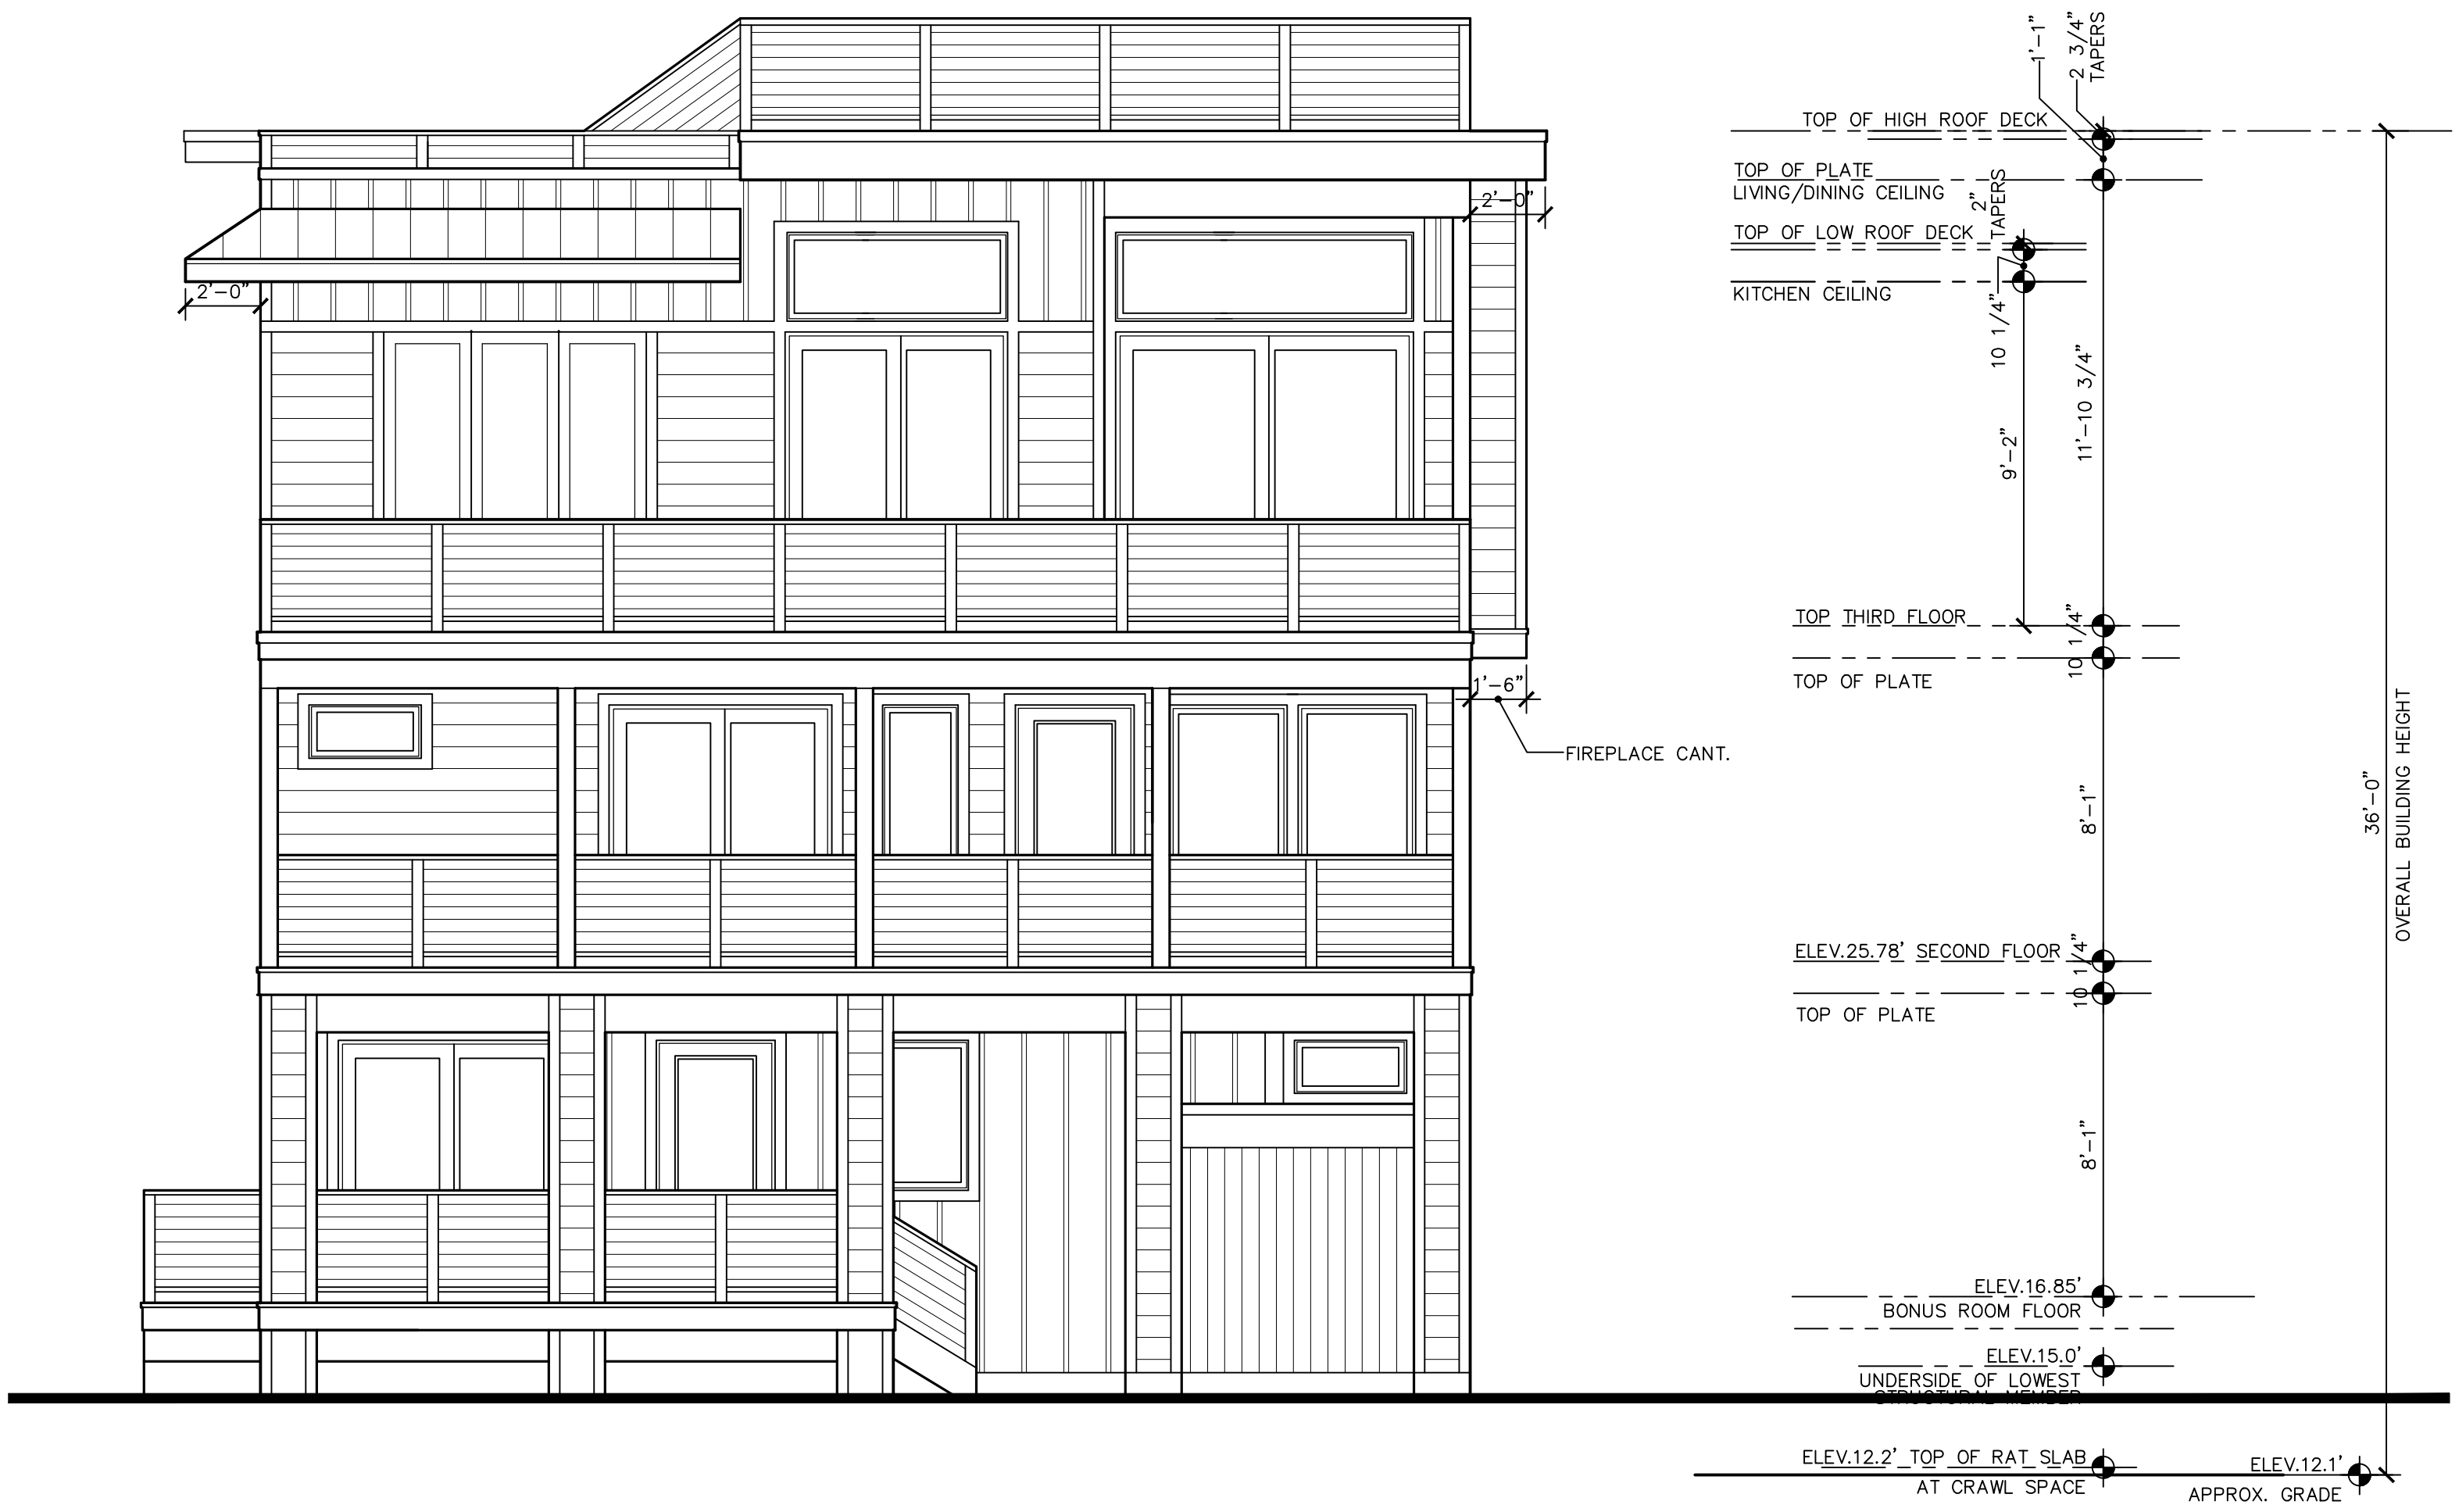

**SOUTH ELEVATION**  
SCALE: 1/4"=1'-0"

**EAST ELEVATION**  
SCALE: 1/4"=1'-0"

**WEST ELEVATION**  
SCALE: 1/4"=1'-0"

**NORTH ELEVATION**  
SCALE: 1/4"=1'-0"

ARCHITECTURAL INTEGRITY LLC  
116 Compass Road  
Manahawkin, NJ 08050  
609-488-2080/609-488-2081 fax  
Sean McGovern - NJ License #17917

REVISION / ISSUE:  
8-12-2022  
ZONING BOARD COMMENTS

PROJECT ADDRESS:  
RISING SUN VIEWS LLC  
BLOCK 11.37 LOT 9  
125 EAST HERBERT AVE.  
LONG BEACH TOWNSHIP  
OCEAN COUNTY, NJ

DRAWING TITLE:  
EXTERIOR ELEVATIONS

JOB NO: #2211  
JOB TYPE: NSFR  
DATE: 7-6-2022  
SCALE:  
DRAWING NUMBER: