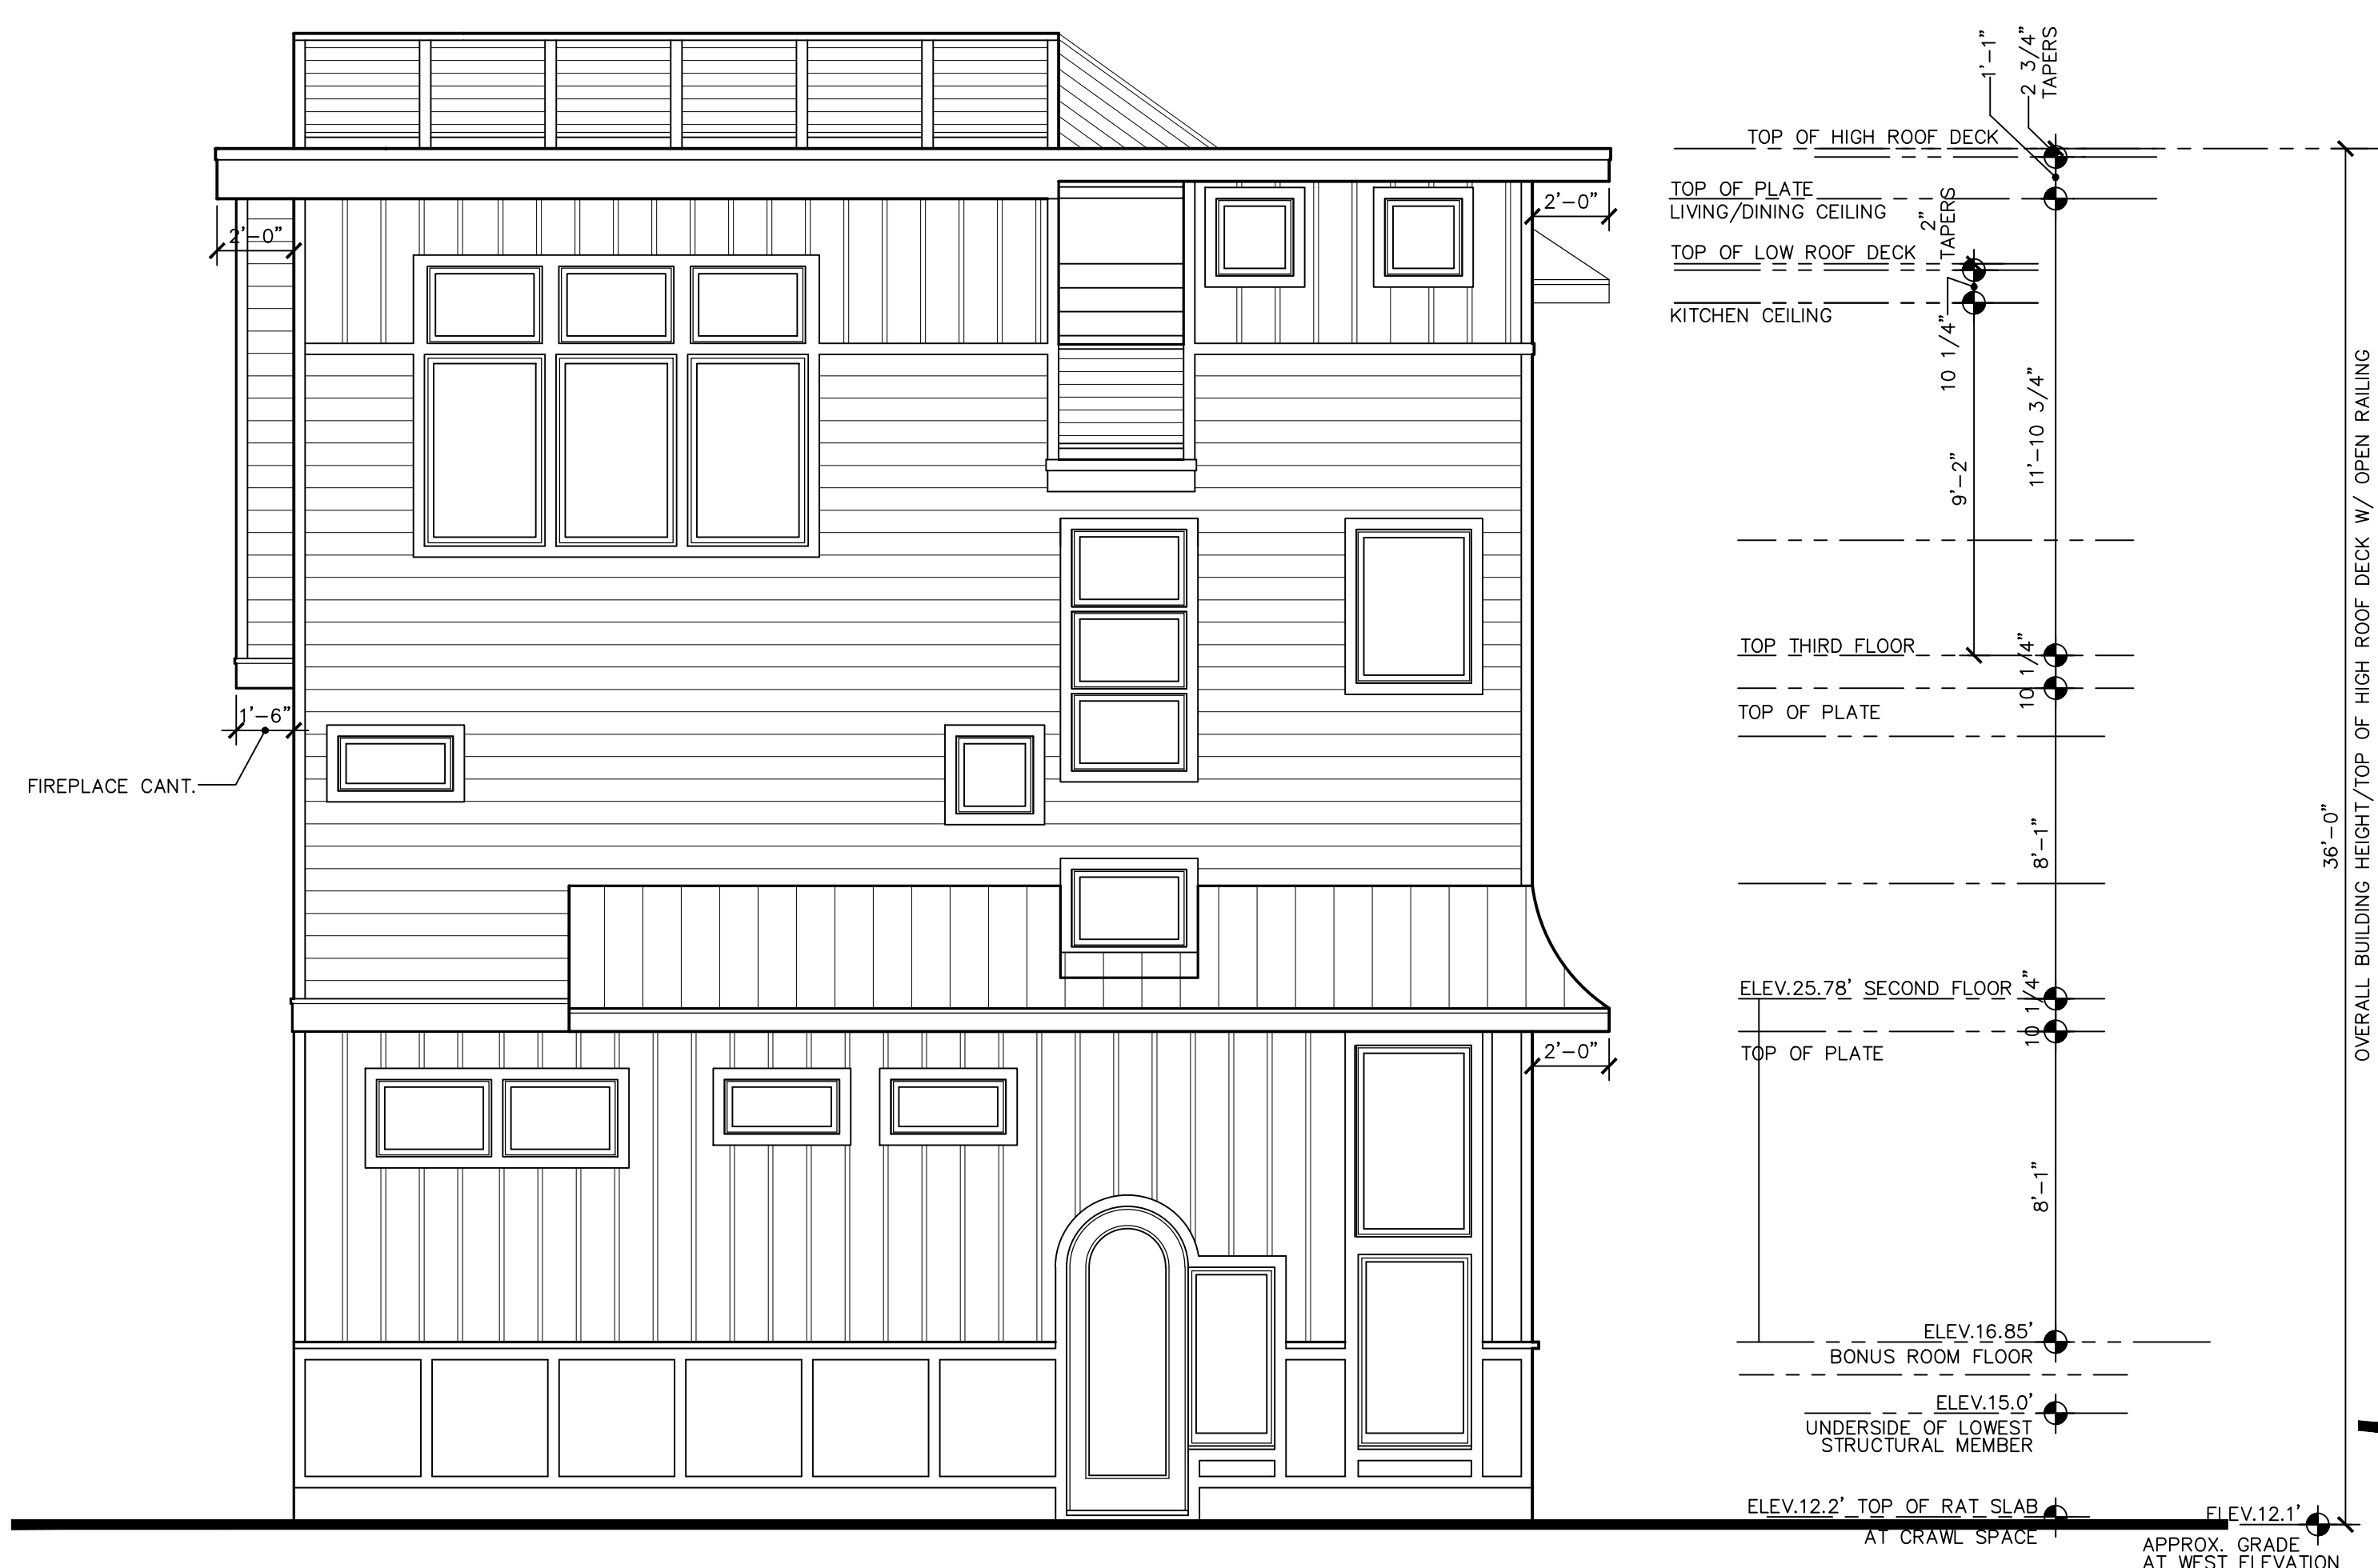

**SOUTH ELEVATION**  
SCALE: 1/4"=1'-0"

**EAST ELEVATION**  
SCALE: 1/4"=1'-0"

**WEST ELEVATION**  
SCALE: 1/4"=1'-0"

**NORTH ELEVATION**  
SCALE: 1/4"=1'-0"

ARCHITECTURAL INTEGRITY LLC  
116 Compass Road  
Manahawkin, NJ 08050  
609-488-2080/609-488-2081 fax  
Sean McGovern - NJ License #17917

REVISION / ISSUE:  
8-12-2022  
ZONING BOARD COMMENTS

PROJECT ADDRESS:  
RISING SUN VIEWS LLC  
BLOCK 11.37 LOT 9  
125 EAST HERBERT AVE.  
LONG BEACH TOWNSHIP  
OCEAN COUNTY, NJ

DRAWING TITLE:  
EXTERIOR ELEVATIONS

JOB NO: #2211  
JOB TYPE: NSFR  
DATE: 7-6-2022  
SCALE:  
DRAWING NUMBER: